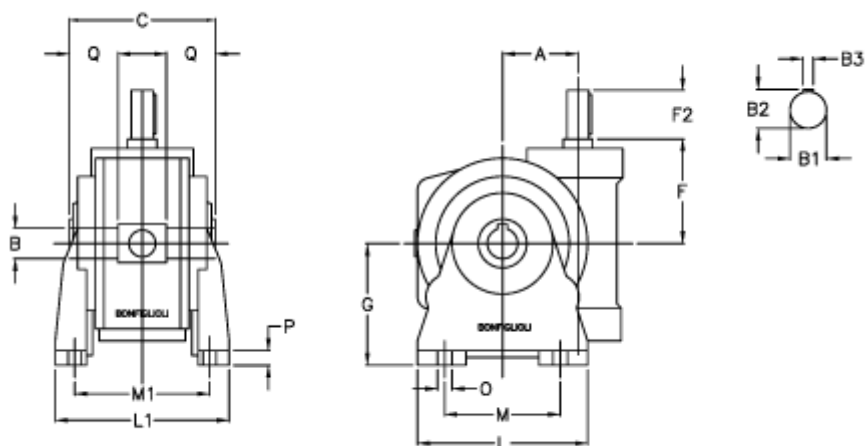

Data Sheet

Article number: 3901044007300

Description: Worm gear with solid input shaft
VF 44V-7-HS

Measures

a	= 44.6	F2 = 30	Q = 24.5
B	= 18	g = 72	
B1	= 11	L = 90	
B2	= 12.5	L1 = 98	
B3	= 4	m = 52	
C	= 64	M1 = 81.0	
Description = VF 44V-xx-HS		O = 8.5	
F	= 54.0	P = 10	